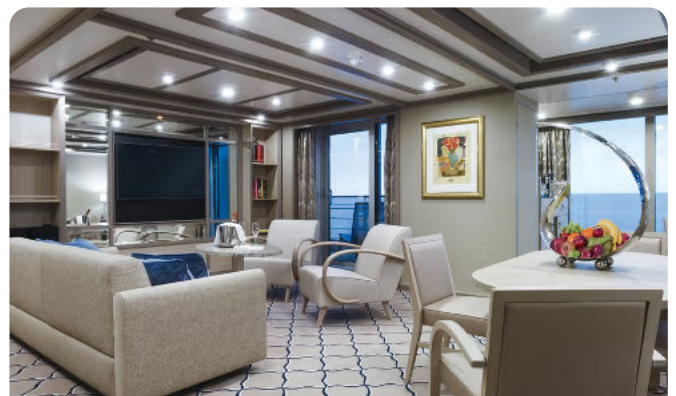

OWNER'S SUITE

CATEGORY HIGHLIGHTS

- Deck 8 of 11
- Suite size 120 sq m including veranda
- Veranda size 12 sq m
- Living room

PRICES PER GUEST START FROM

PER GUEST, WITH ALL-INCLUSIVE PLUS **A$50,200**

PER GUEST, WITH ALL-INCLUSIVE **A$48,800**